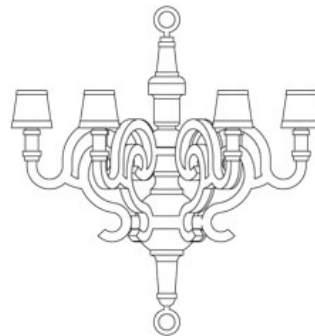

Chrome canopy

packaging

chandelier L

H 115 cm | 45.3"
W 100 cm | 39.4"
D 90 cm | 35.4"

Colli 1/1

Product weight:
10,5 KG | 23,1 lb

With packaging:
19 KG | 41,9 lb

shades L

dimensions

paper chandelier L

101.5cm | 40"

90 cm | 35.4"

101.5cm | 40"

100cm | 39.4"

paper chandelier XL

155 cm | 61"

135 cm | 53.2"

155 cm | 61"

147 cm | 57.9"